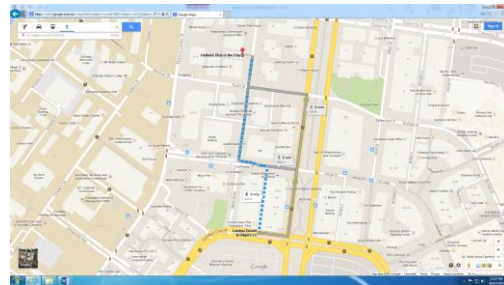

Parking

ANU - underground Parking

300 metres from Hellenic Club

Car Park Rates

0 - ½ hour	\$ 2.00
½ - 1 hours	\$ 3.00
1 – 2 hours	\$ 4.00
2 – 3 hours	\$ 6.00
3 – 4 hours	\$ 8.00
4+ hours	\$14.00

Entry opp. 54 Marcus Clarke St, Canberra City

London Circuit – outside parking

400 metres from Hellenic Club

Car Park Rates – 4 hours max

0 - 1 hour	\$ 2.00
1 - 2 hours	\$ 4.50
2 – 3 hours	\$ 8.00
3 – 4 hours	\$12.00

Entry Cnr London Circ and Knowles Place
Canberra City

City West Parking – multi-level

450 metres from Hellenic Club

Car Park Rates

0 - ½ hour	\$ 2.00
½ - 1 hours	\$ 3.00
1 – 2 hours	\$ 4.50
2 – 3 hours	\$ 6.00
3 – 4 hours	\$ 7.50
4+ hours	\$14.00

Entry off Allsop St, Canberra City

Childers Street – outside parking

500 metres from Hellenic Club

Car Park Rates

0 - 1 hour	\$ 1.50
1 - 2 hours	\$ 3.00
2 – 3 hours	\$ 5.50
3 – 4 hours	\$ 8.00
4 – 5 hours	\$10.50

Entry at 17 Childers St, Canberra City