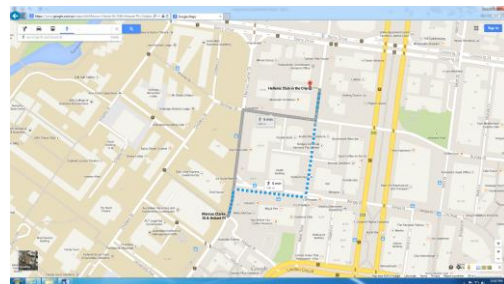

London Circuit – outside parking

400 metres from Hellenic Club

Car Park Rates – 4 hours max

0 - 1 hour	\$ 2.00
1 - 2 hours	\$ 4.50
2 – 3 hours	\$ 8.00
3 – 4 hours	\$12.00

Entry Cnr London Circ and Knowles Place
Canberra City

City West Parking – multi-level

450 metres from Hellenic Club

Car Park Rates

0 - ½ hour	\$ 2.00
½ - 1 hours	\$ 3.00
1 – 2 hours	\$ 4.50
2 – 3 hours	\$ 6.00
3 – 4 hours	\$ 7.50
4+ hours	\$14.00

Entry off Allsop St, Canberra City

Childers Street – outside parking

500 metres from Hellenic Club

Car Park Rates

0 - 1 hour	\$ 1.50
1 - 2 hours	\$ 3.00
2 – 3 hours	\$ 5.50
3 – 4 hours	\$ 8.00
4 – 5 hours	\$10.50

Entry at 17 Childers St, Canberra City