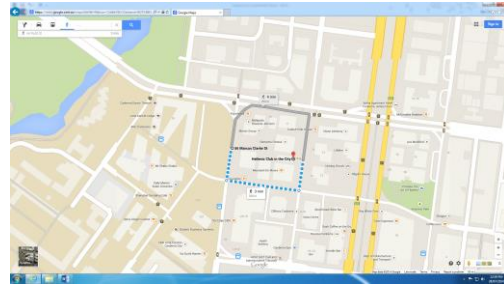

Parking

ANU - underground Parking

300 metres from Hellenic Club

Car Park Rates

0 - ½ hour	\$ 2.00
½ - 1 hours	\$ 3.00
1 – 2 hours	\$ 4.00
2 – 3 hours	\$ 6.00
3 – 4 hours	\$ 8.00
4+ hours	\$14.00

Entry opp. 54 Marcus Clarke St, Canberra City

London Circuit – outside parking

400 metres from Hellenic Club

Car Park Rates – 4 hours max

0 - 1 hour	\$ 2.00
1 - 2 hours	\$ 4.50
2 – 3 hours	\$ 8.00
3 – 4 hours	\$12.00

Entry Cnr London Circ and Knowles Place
Canberra City

City West Parking – multi-level

450 metres from Hellenic Club

Car Park Rates

0 - ½ hour	\$ 2.00
½ - 1 hours	\$ 3.00
1 – 2 hours	\$ 4.50
2 – 3 hours	\$ 6.00
3 – 4 hours	\$ 7.50
4+ hours	\$14.00

Entry off Allsop St, Canberra City

Childers Street – outside parking

500 metres from Hellenic Club

Car Park Rates

0 - 1 hour	\$ 1.50
1 - 2 hours	\$ 3.00
2 – 3 hours	\$ 5.50
3 – 4 hours	\$ 8.00
4 – 5 hours	\$10.50

Entry at 17 Childers St, Canberra City